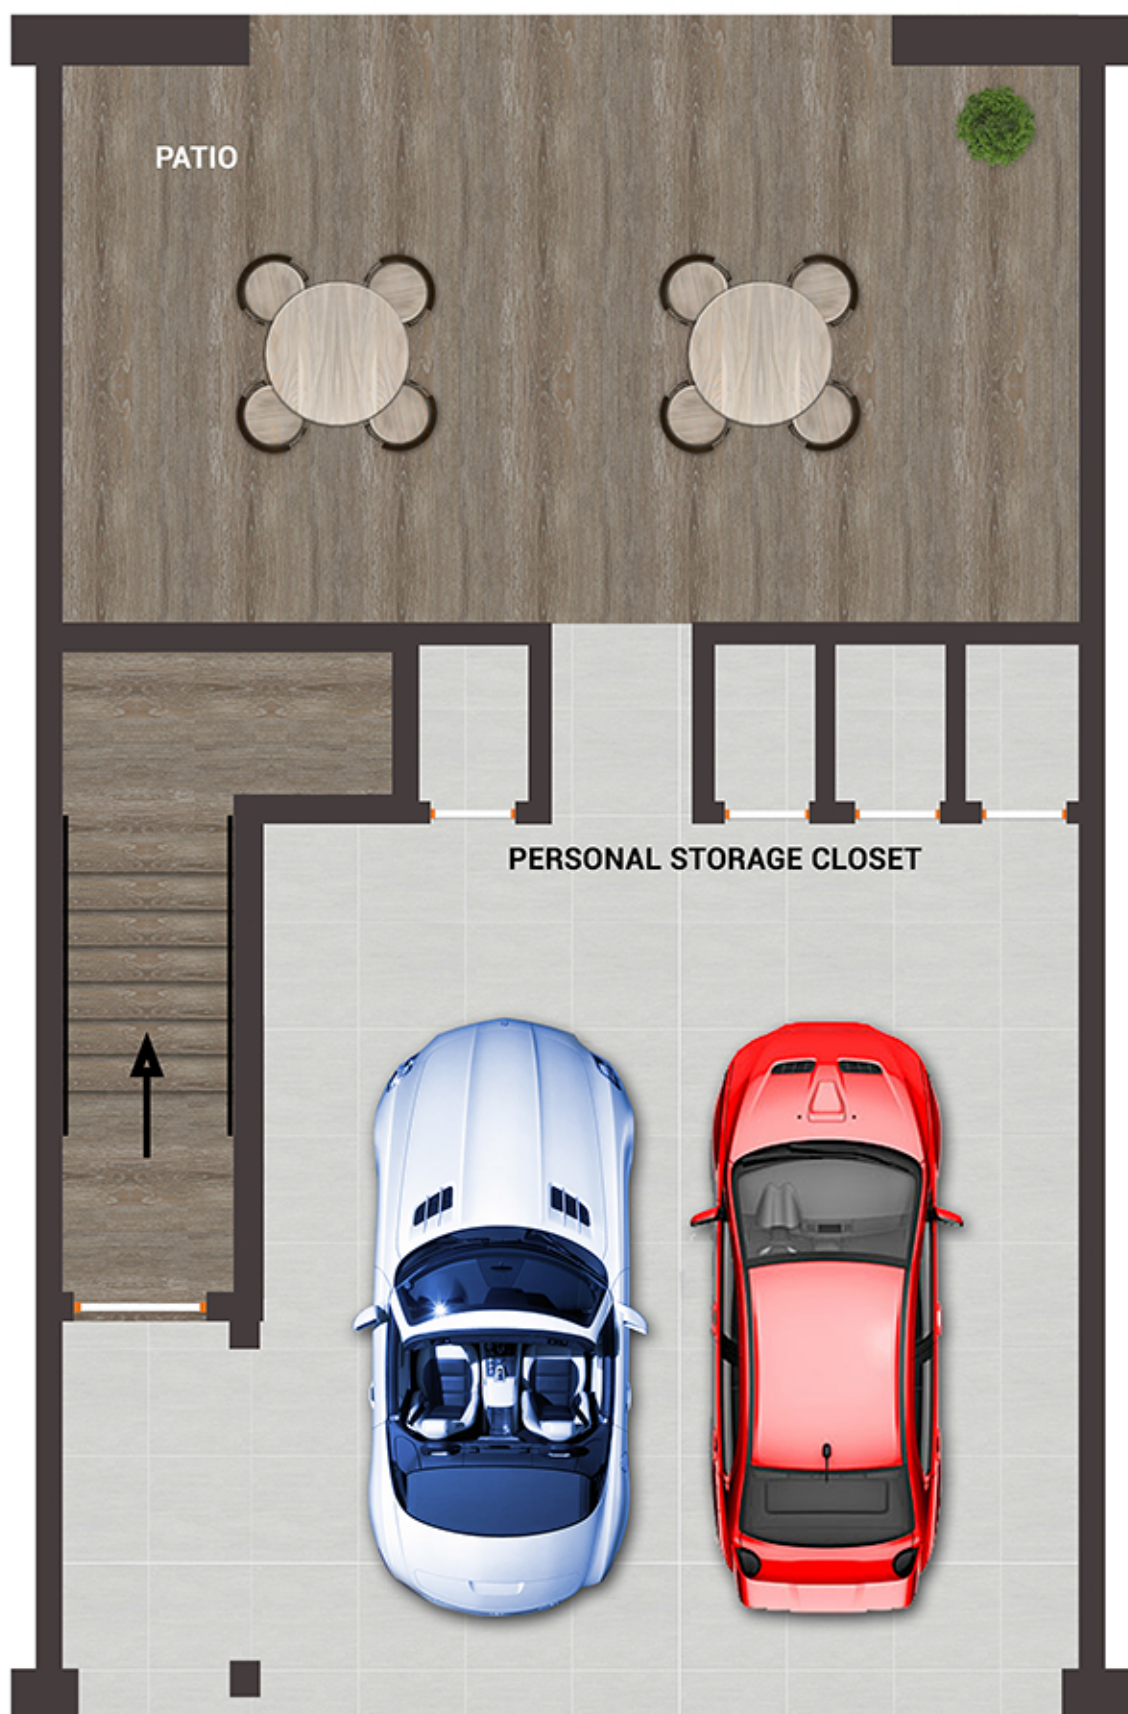

CAMPION

D1 (BROWNSTONE) 1ST FLOOR
FOUR BEDROOM | FOUR BATHROOM | 1500 SQFT.